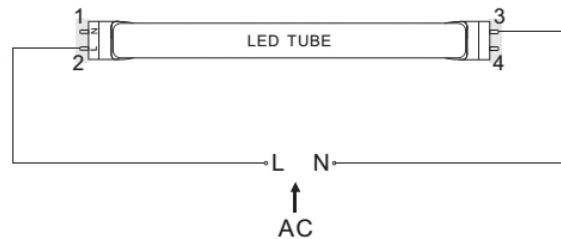

OMNI T8 8FT 36W Tube

The Iconic LED Omni T8 8FT 36W tube is an excellent option for retrofitting 8ft fluorescent T8s. It is made of aluminum combined with a poly-carbonate lens. It comes with a **center clip** for installation to reduce sagging of the lamp. It requires that the ballast is bypassed and is powered on both ends.

Part Number	Wattage	CCT (K)	Lumens	Efficacy (lm/W)	Lens	Voltage	CRI	Power Factor	Beam Angle	Base	Dim
OMNI-T8-36WB-50K-FA8-FR*	36W	5000K	3500 lm	97 lm/W	(FR) Frosted	100-277 VAC	> 80	>0.96	120°	FA8 Single Pin	No
OMNI-T8-36WB-50K-FA8-CL*	36W	5000K	3500 lm	97 lm/W	(CL) Clear						