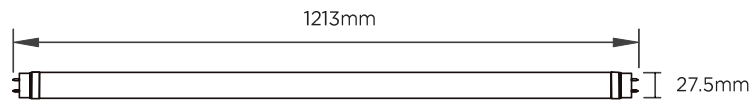

PRODUCT

- Watts: 9/13/15
- Lumens: 1300/1800/2000lm
- CRI: 83
- CCT: 3000/3500/4000/5000K
- Beam angles: 180°
- Efficiency: 110 LPW

FEATURES

- Warranty: 5 years
- Voltage: -
- Dimming: 0-10V dimming
- Classifications: Damp Rated
- Operating Temp: - 4 to 104 °F

Tube Series

T8 PLUG & PLAY
Ballast compatible

CANDELA DISTRIBUTION

4ft Size: 1213*27.5
PF: 0.9

Technical Specification

T8 • PLUG & PLAY • 1300/1800/2000lm

Type	Voltage (v)	Wattage (w)	Light output (lm)	Color temp. (k)	CRI (Ra)	Water proof rating	Beam angle Δ	Dimmable ⊙		SKU Code
T8 2ft DR	--	9	1300	3000	83	DAMP	180	0-10V Dim	--	--
T8 2ft DR		9	1300	3500	83	DAMP	180	0-10V Dim		
T8 2ft DR		9	1300	4000	83	DAMP	180	0-10V Dim		
T8 2ft DR		9	1300	5000	83	DAMP	180	0-10V Dim		
T8 4ft DR		13	1800	3000	83	DAMP	180	0-10V Dim		
T8 4ft DR		13	1800	3500	83	DAMP	180	0-10V Dim		
T8 4ft DR		13	1800	4000	83	DAMP	180	0-10V Dim		
T8 4ft DR		13	1800	5000	83	DAMP	180	0-10V Dim		
T8 4ft DR		15	2000	3000	83	DAMP	180	0-10V Dim		
T8 4ft DR		15	2000	3500	83	DAMP	180	0-10V Dim		
T8 4ft DR		15	2000	4000	83	DAMP	180	0-10V Dim		
T8 4ft DR		15	2000	5000	83	DAMP	180	0-10V Dim		