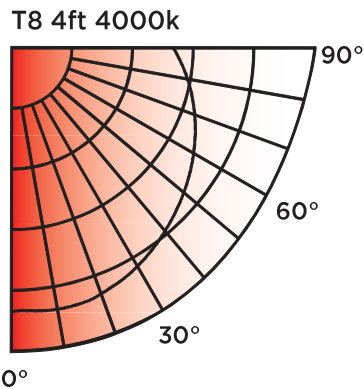

PRODUCT

- Watts: 9/13/15
- Lumens: 1300/1800/2000lm
- CRI: 83
- CCT: 3000/3500/4000/5000K
- Beam angles: 180°
- Efficiency: 110 LPW

FEATURES

- Warranty: 5 years
- Voltage: -
- Dimming: 0-10V dimming
- Classifications: Damp Rated
- Operating Temp: - 4 to 104 °F

Tube Series

T8 PLUG & PLAY
Ballast compatible

CANDELA DISTRIBUTION

4ft Size: 1213*27.5
PF: 0.9

Technical Specification

T8 • PLUG & PLAY • 1300/1800/2000lm

Type	Voltage (v)	Wattage (w)	Light output (lm)	Color temp. (k)	CRI (Ra)	Water proof rating	Beam angle Δ	Dimmable ⊙		SKU Code
T8 2ft DR	--	9	1300	3000	83	DAMP	180	0-10V Dim	--	--
T8 2ft DR		9	1300	3500	83	DAMP	180	0-10V Dim		
T8 2ft DR		9	1300	4000	83	DAMP	180	0-10V Dim		
T8 2ft DR		9	1300	5000	83	DAMP	180	0-10V Dim		
T8 4ft DR		13	1800	3000	83	DAMP	180	0-10V Dim		
T8 4ft DR		13	1800	3500	83	DAMP	180	0-10V Dim		
T8 4ft DR		13	1800	4000	83	DAMP	180	0-10V Dim		
T8 4ft DR		13	1800	5000	83	DAMP	180	0-10V Dim		
T8 4ft DR		15	2000	3000	83	DAMP	180	0-10V Dim		
T8 4ft DR		15	2000	3500	83	DAMP	180	0-10V Dim		
T8 4ft DR		15	2000	4000	83	DAMP	180	0-10V Dim		
T8 4ft DR		15	2000	5000	83	DAMP	180	0-10V Dim		