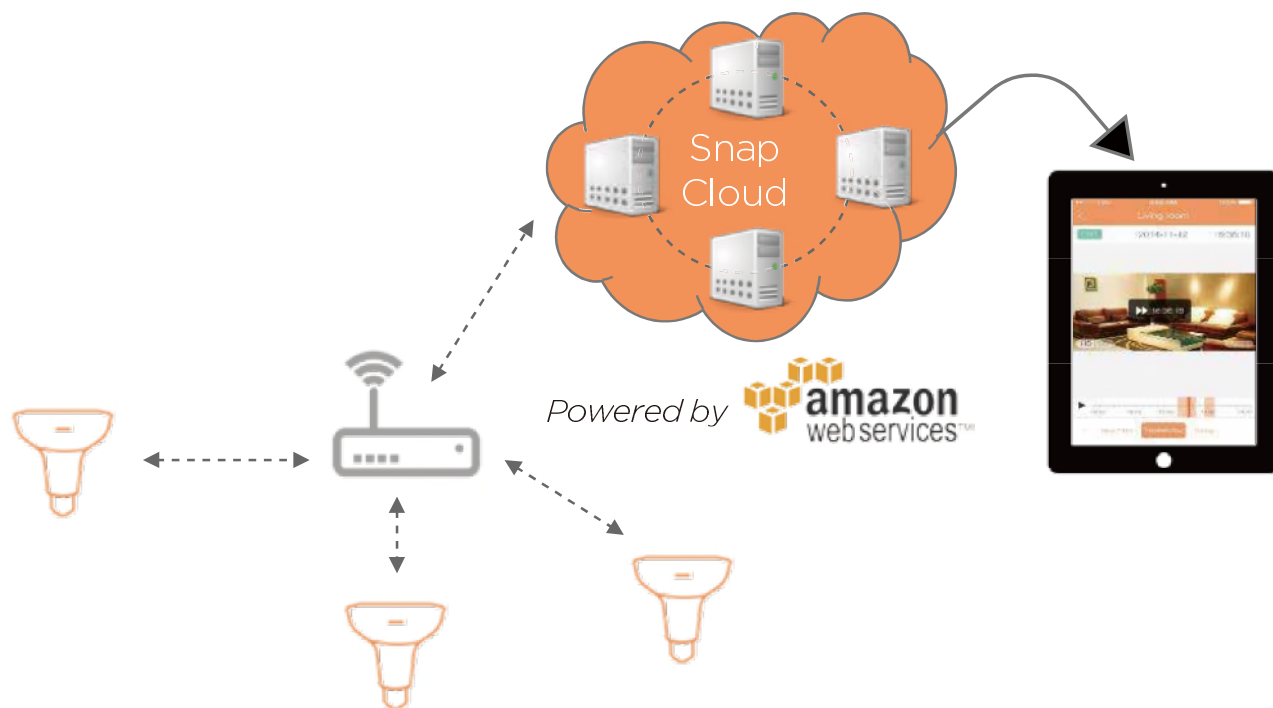

Outdoor Security Camera Floodlight

- Capture high-quality 1080p video with the 140° ultra-wide angle HD camera
- Automatically activates night vision mode
- Weatherproof, 850 lumen LED bright white light
- Control live monitoring, 2-way intercom, video sharing, and light with free app
- Cloud service subscription required for: intelligent object detection (person/animal/car), motion detection, notifications, and video storage

See More Outside Your Home or Business

Safeguard your home or office — even when you’re away — with confidence and peace of mind. Snap is the first-ever discrete HD security camera integrated into a long-lasting LED floodlight. Choose Snap to light and monitor entryways, garages and other outside areas with an ultra-wide HD camera and a no-wires installation that is as easy as changing any bulb. With the free Snap app, you can customize motion zones, receive alerts when movement is detected, and access high-quality video footage 24/7.

How it works

- Connect Snap to your Wi-Fi network (2.4 or 5GHz required)
- Download the free Snap app to create your account, then add each Snap bulb on your property
- App allows live monitoring, 2-way intercom communication, and light control
- Activate your 30-day free trial for motion detection, notification, and 24/7 continuous recording (subscription required for long-term use)