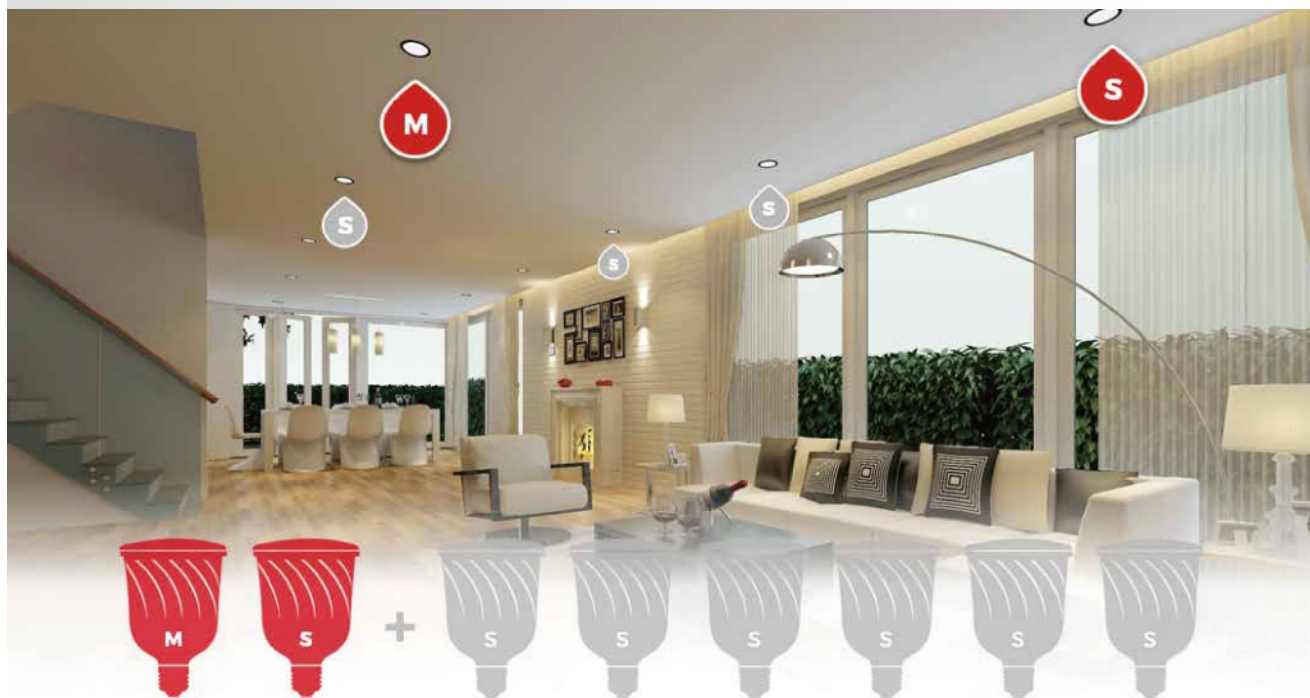

GETTING STARTED WITH PULSE BLUETOOTH® SPEAKER SYSTEM