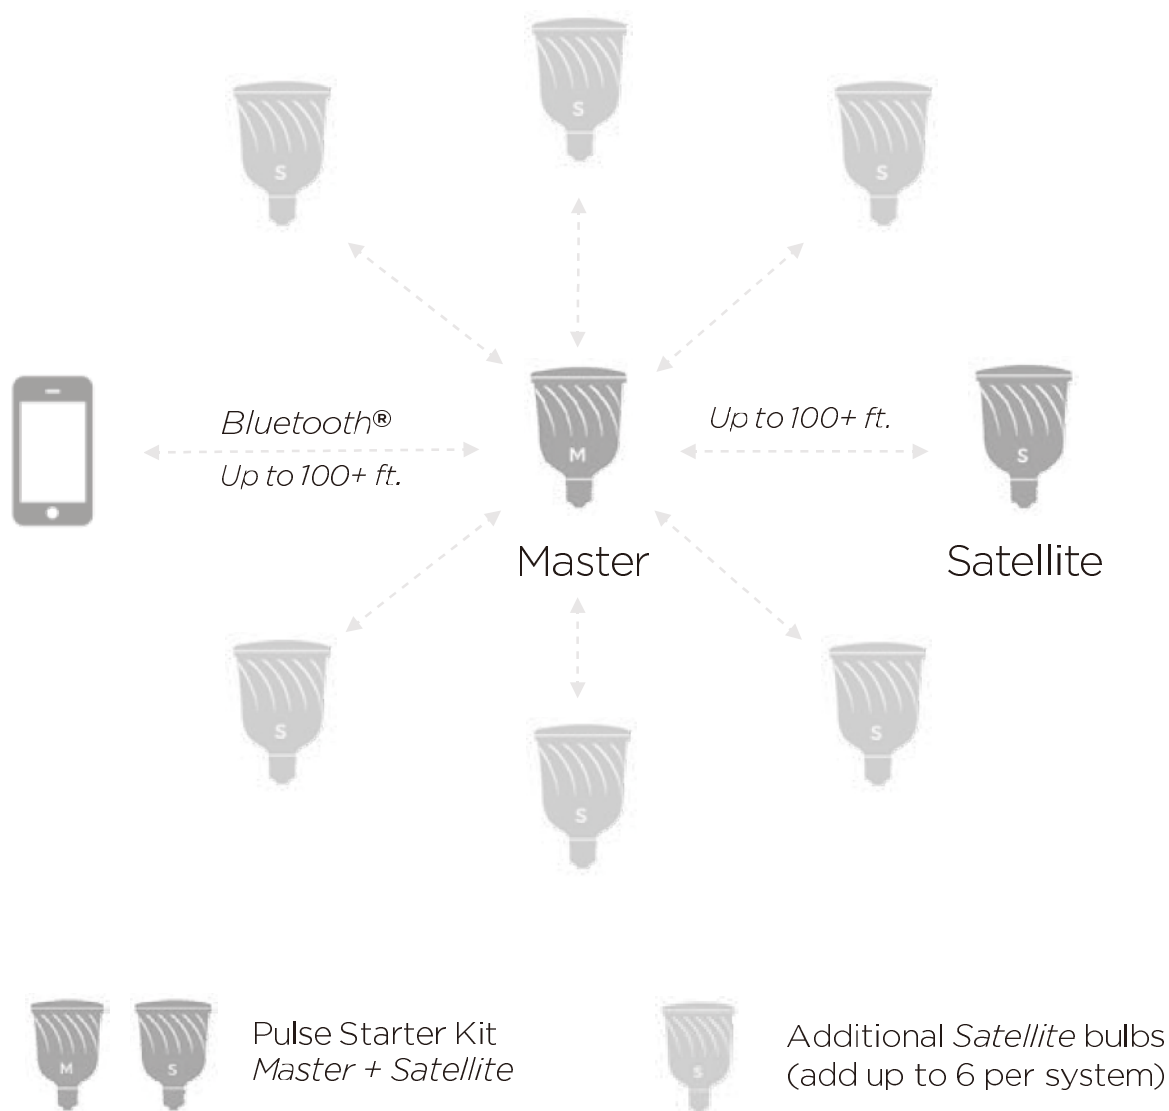

### Bluetooth® Speaker System Starter Kit

- High-quality JBL® speakers integrated into bulbs
- Add up to 7 Satellite bulbs (100 ft. maximum distance from Master bulb)
- Control lighting and volume with the iOS/Android app
- Customize settings: L/R channel audio, individual brightness, sound EQ

### Turn It On & Turn It Up

Create an unexpected entertaining experience with Pulse — the high-quality, wireless sound system installed into your existing light sockets! This dimmable bulb combines the long-lasting energy efficiency of LED light with the bold, rich audio of a 13-watt JBL® Bluetooth® speaker. The Pulse Starter Kit includes 1 Master bulb and 1 Satellite bulb — each Pulse Master bulb can sync up to 7 Satellite bulbs (sold separately). Just twist the Pulse bulb into any standard light socket then adjust both lighting and sound from the iOS/Android app.

### Technical Data

Model number	C01-BR30
Base	E26
Power supply	100-120V, 60Hz
Power consumption	15W (avg.) / 30W (max., LED light + loudspeaker)
Operating temp	32°F - 95°F
Operating humidity	85%
Brightness	600 lumens
Color temperature	2700 kelvin
Color rendering index	80
Beam angle	105°
Dimming	via mobile app (not compatible with dimmers)
Loudspeaker	13W (Max., L/R/Mono adjustable via app)
Frequency response	100Hz - 20kHz
Wireless protocol	Bluetooth® v2.1 + EDR (Class 2)
Bluetooth Profile	A2DR, AVRCP, SPP and others
Dimensions	5.5 in. (height) x 3.8 in. (diameter)
Weight	14.8 oz.
Available colors	Pewter, candy apple red, pearl white

### How it works

- Initial purchase: Pulse Starter Kit (Master bulb + 1 Satellite bulb)
- Optional additional purchases: Satellite bulbs (sold separately, add up to 6 Satellites per Starter Kit)
- Each satellite bulb can stream up to 100 feet away from its Master bulb
- Sync all Satellite bulbs to the Pulse Speaker System using the iOS/Android app
- Control lighting and volume via Bluetooth® using the Pulse app